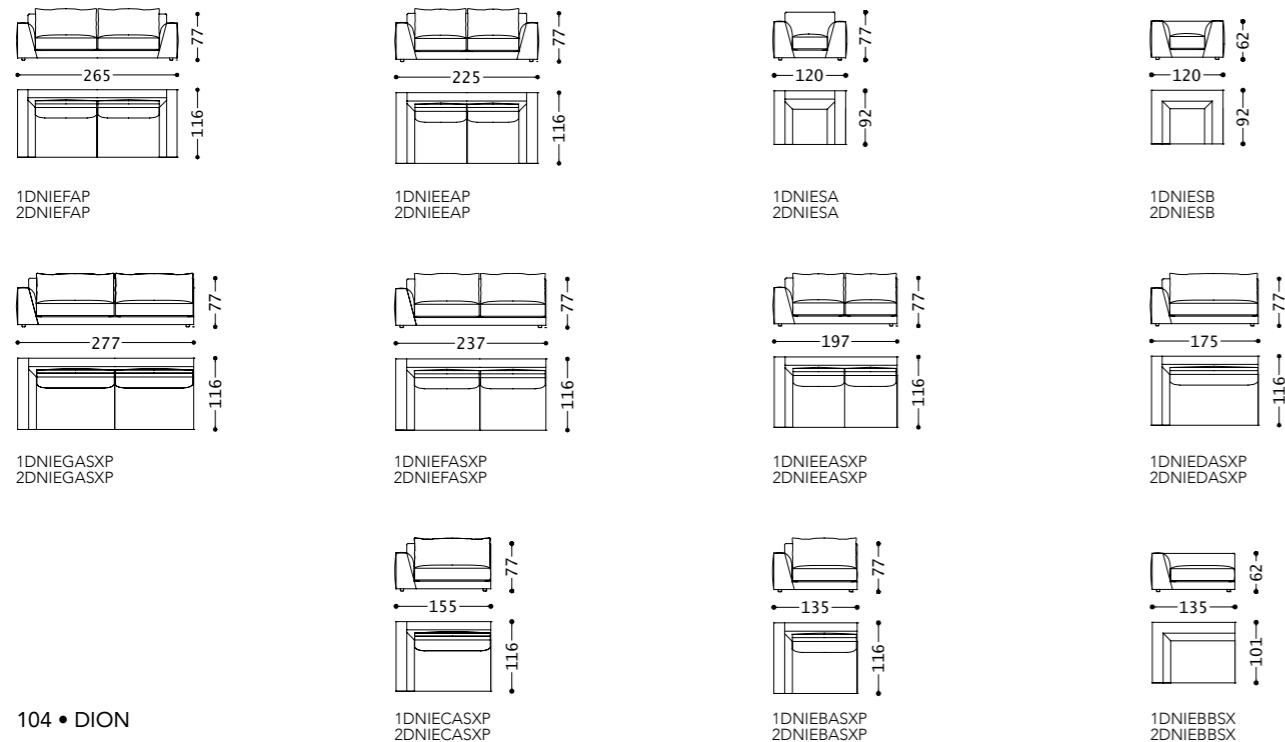

DION divano/sofa/canapé/sofa
elementi/elements/éléments/elemente

Design by Castello Lagravinese Studio

Struttura portante: multistrato, massello di legno.
Imbottiture: schienale in piuma d'oca, rivestito in tela di cotone. Cuscino di seduta in poliuretano espanso a densità differenziata, con imbottitura in piuma d'oca e rivestimento in tela di cotone. Scocca in poliuretano espanso a densità differenziata rivestito in falda termolegata accoppiata a cotone.
Molle: cinghie elastiche in polipropilene e gomma.
Piedini: ABS.

Main structure: multilayer and solid wood.
Upholstery: backrest in goose feathers, covered with cotton fabric. Seat cushion in polyurethane foam with different densities with goose feathers and covered with cotton fabric. Chassis in polyurethane foam with different densities covered with heat-bonded layer coupled with cotton.
Suspensions: elastic belts in polypropylene and rubber.
Feet: ABS.

Structure: multiplis et bois massif.
Rembouillage: dossier en plume d'oie sous housse de coton. Coussin d'assise en mousse de polyuréthane en plusieurs densités avec rembourrage en plume d'oie, sous housse de coton. Chassis en mousse de polyuréthane en plusieurs densités revêtu en fibre thermoliée accouplé avec coton.
Suspension: sangles élastiques en polypropylène et mousse.
Pieds: ABS.

Struktur: vielschichtiges Massivholz.
Polsterung: Rückenlehne aus Gänsedaunen mit Bezug in Baumwolle. Sitz aus Polyurethanschäum in unterschiedlichen Dichten mit Polsterung aus Gänsedaunen mit Bezug in Baumwolle. Chassis aus Polyurethanschäum in unterschiedlichen Dichten mit heiss geklebter Abdeckung die mit Baumwolle gekoppelt ist.
Federung: elastische Gurte aus Gummi und Polypropylen.
Füße: ABS.