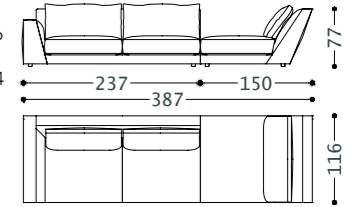

56

57

DION divano/sofa/canapé/Sofa
• 01DNIC31 (1DNIEFASXP - 1DNIEUAP) • 6956 Sfalero Greige, Cat. 6
PHIL tavolino/small table/table/Couchtisch
• 1PHISER • marmo/marble/marbre/Marmor Calacatta White, Cat. X4 • struttura/structure/structure/Struktur Gun Metal
FRISCO 50 tavolino/small table/table/Couchtisch ø50
• 1FRITROTL • Top 1 Dove Grey • Top 2 Dove Grey • struttura/structure/structure/Struktur French Bronze