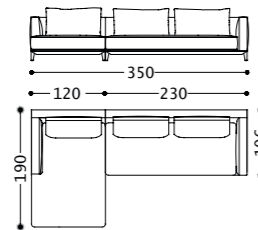

01BOWC15
(1BOW281SX + 1BOW220DX)
02BOWC15
(2BOW281SX + 2BOW220DX)