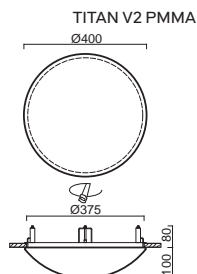

Fixture metal  
 Shade opal polymethylmethacrylate - PMMA  
 Shade fixing with folding two-step clamp holders  
 Luminaire attachment with revolving metal holders  
 Installation ceiling / wall

Náhradní stínidlo / spare shade  
**TITAN V1 PMMA - code 20507**  
 Systém uchytení svítidla /  
 attachment system of lights  
**TITAN V2 PMMA - code 20508**