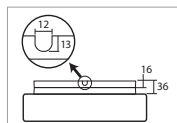

Podstavec pro boční přívod
/ base for side supply
code **33502**

EDNA 5

Ø 490mm