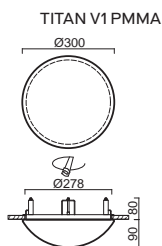

Fixture metal  
 Shade opal polymethylmethacrylate - PMMA  
 Shade fixing with folding two-step clamp holders  
 Luminaire attachment with revolving metal holders  
 Installation ceiling / wall

Náhradní stínidlo / spare shade  
**TITAN V1 PMMA - code 20507**  
 Systém uchytení svítidla /  
 attachment system of lights  
**TITAN V2 PMMA - code 20508**